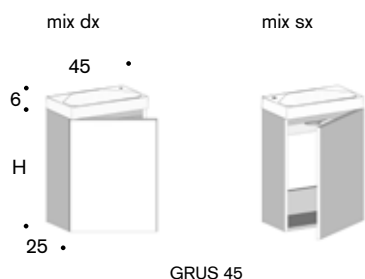

LAVAMANI SOSPESI P 25 / COMPRESI DI LAVABO

WASH-HAND P 25 / INCLUDING THE BASIN

GRUS 45

Vasca / Bowl
L 41/17 x P 22 x H 11 cm

Lavabo in Pietrabianca / apertura push-pull
Washbasins Pietrabianca / push-pull opening

1 anta dx - sx
1 right or left door

L	H	ART
45	48	793125
	60	794125
	72	795125

--	--	--	--	--

nobilitato	laccato opaco	laccato lucido castagno tinto laccato	natural wood	solid wood
ennobled	matt lacquered	glossy lacquered lacquered painted chestnut	natural wood	solid wood