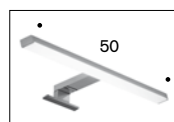

specchiere semplici
simple mirrors

H	L	ART
72	45	4108450B
	60	4101600B

faretti / spotlights

VASARI (led 4,5w - 220v)

ART
9222

DEGAS (led 7w - 220v)

ART
9116

portasalviette / towel rail