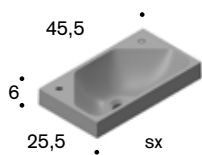

LAVAMANI SOSPESI P 25 / COMPRESI DI LAVABO

WASH-HAND P 25 / INCLUDING THE BASIN

GRUS 45

Vasca / Bowl
L 41/17 x P 22 x H 11 cm

Lavabo in Pietrabianca / apertura push-pull
Washbasins Pietrabianca / push-pull opening

1 anta dx - sx
1 right or left door

L	H	ART
45	48	793125
	60	794125
	72	795125

--	--	--	--	--

nobilitato	laccato opaco	laccato lucido castagno tinto laccato	natural wood	solid wood
ennobled	matt lacquered	glossy lacquered lacquered painted chestnut	natural wood	solid wood