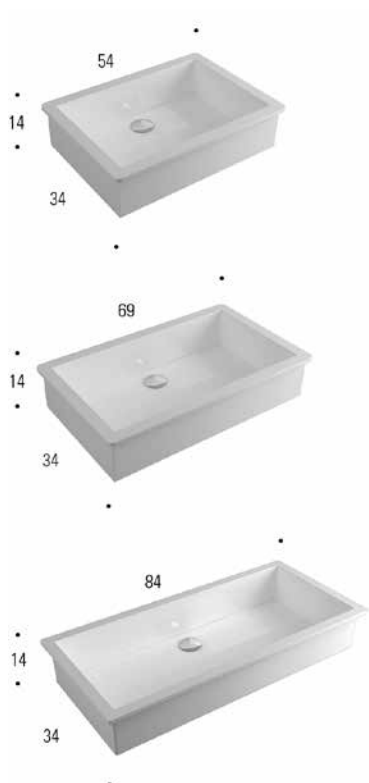

\* lavabi forniti con piletta a scarico continuo  
 \* washbasins supplied with self-draining waste

**Vasca / Bowl**  
**L 47 x P 32 x H 12 cm**

**Vasca / Bowl**  
**L 62 x P 32 x H 12 cm**

**Vasca / Bowl**  
**L 77 x P 32 x H 12 cm**

**RIGA 60-75-90 in pietrabianca per basi largh. minima 60-75-90 cm.**

RIGA 60-75-90 pietrabianca basin for base units of min.60-75-90 cm width

-per basi p.50-60 su basi p.50 no specchio appoggio  
 -for 50-60 cm deep base units. With 50 cm deep base unit, no mirrors standing over the top