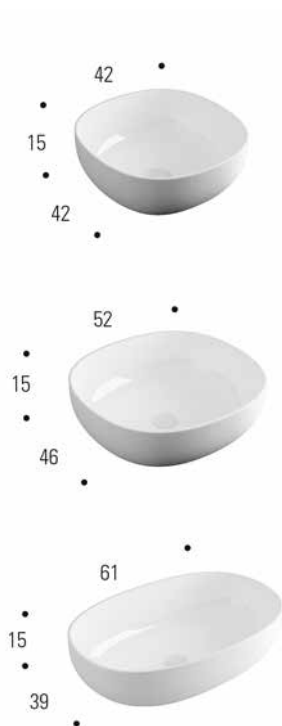

\* lavabi forniti con piletta a scarico continuo  
\* washbasins supplied with self-draining waste

Vasca / Bowl  
L 41 x P 41 x H 13 cm

Vasca / Bowl  
L 49 x P 44 x H 13 cm

Vasca / Bowl  
L 59 x P 37 x H 13 cm

**NORMA 42-50-60 in ceramica - tappo piletta in finitura**

NORMA 42-50-60 ceramic - supplied with plug in the same finish

-per basi p.50-60  
-for 50-60 cm deep base units

**ART**

\* 95201BL **norma 42** (bianco lucido / glossy white)

\* 95201BO **norma 42** (bianco opaco / matt white)

\* 95201NO **norma 42** (nero opaco / matt black)

\* 95203BL **norma 50** (bianco lucido / glossy white)

\* 95203BO **norma 50** (bianco opaco / matt white)

\* 95203NO **norma 50** (nero opaco / matt black)

\* 95205BL **norma 60** (bianco lucido / glossy white)

\* 95205BO **norma 60** (bianco opaco / matt white)

\* 95205NO **norma 60** (nero opaco / matt black)